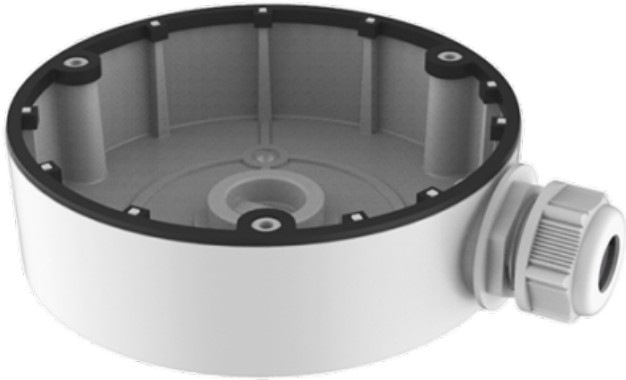

WWW.SECURITYSYSTEMS.NO

HIKVISION DS-1280ZJ-DM8

Junction box - For dome cameras - Suitable for outdoor use - Wall or ceiling installation - White colour - Cable pass

- Junction box for cameras
- Side and bottom input
- Aluminium alloy
- 5 (H) x 126.7 (?) mm
- 210 g