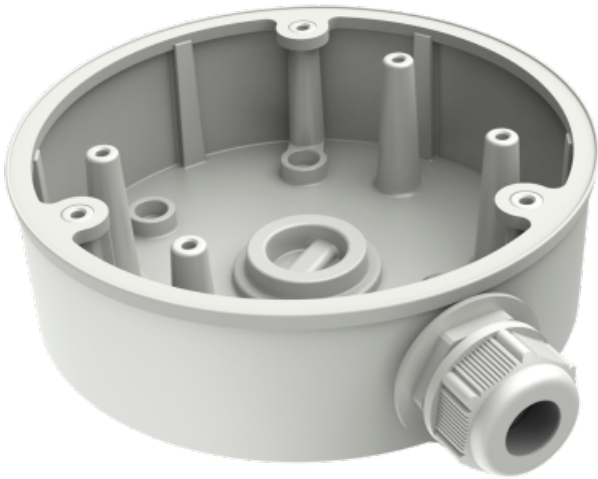

WWW.SECURITYSYSTEMS.NO

HIKVISION DS-1280ZJ-PT6

Junction box - For dome cameras - Suitable for outdoor use - Wall or ceiling installation - White colour - Cable pass

- Junction box for dome cameras
- Side and bottom input
- Aluminium alloy
- 37.22 (H) x 120 (?) mm
- 250 g