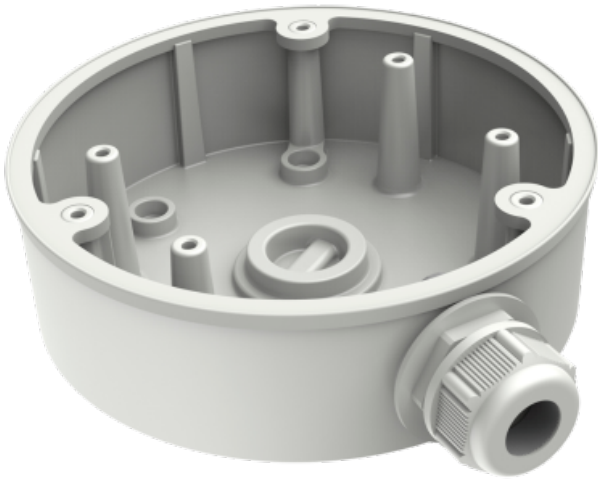

## HIKVISION DS-1280ZJ-PT6

Junction box - For dome cameras - Suitable for outdoor use - Wall or ceiling installation - White colour - Cable pass

- Junction box for dome cameras
- Side and bottom input
- Aluminium alloy
- 37.22 (H) x 120 (?) mm
- 250 g