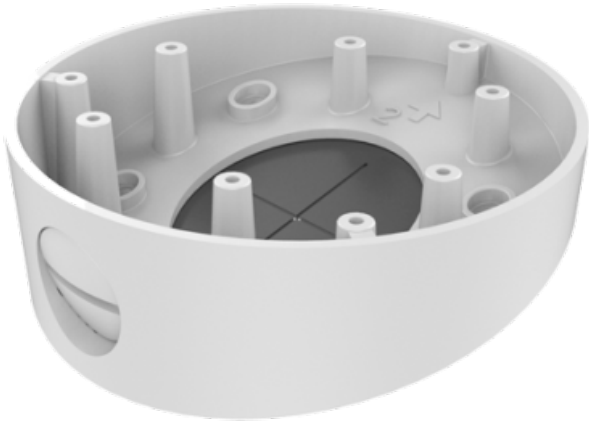

WWW.SECURITYSYSTEMS.NO

HIKVISION DS-1281ZJ-DM23

Junction box - For dome cameras - Suitable for outdoor use - Inclined roof installation - White colour - Cable pass

Inclining bracket for dome cameras.

Permits to put the power supply, the cables and the installation accessories inside of it. It has multiple holes for installation of different types of dome and bullet cameras. Fixing to wall or ceiling through 4 screws. The camera is installed in the removable cover of the support. It allows internal wiring passage. It has an elevation angle of 15°.

Made of aluminum. Valid for exterior