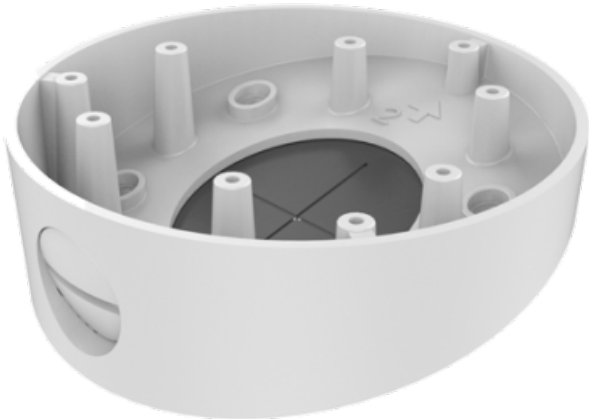

WWW.SECURITYSYSTEMS.NO

HIKVISION DS-1281ZJ-DM23

Junction box - For dome cameras - Suitable for outdoor use - Inclined roof installation - White colour - Cable pass

Inclining bracket for dome cameras.

Permits to put the power supply, the cables and the installation accessories inside of it. It has multiple holes for installation of different types of dome and bullet cameras. Fixing to wall or ceiling through 4 screws. The camera is installed in the removable cover of the support. It allows internal wiring passage. It has an elevation angle of 15°.

Made of aluminum. Valid for exterior