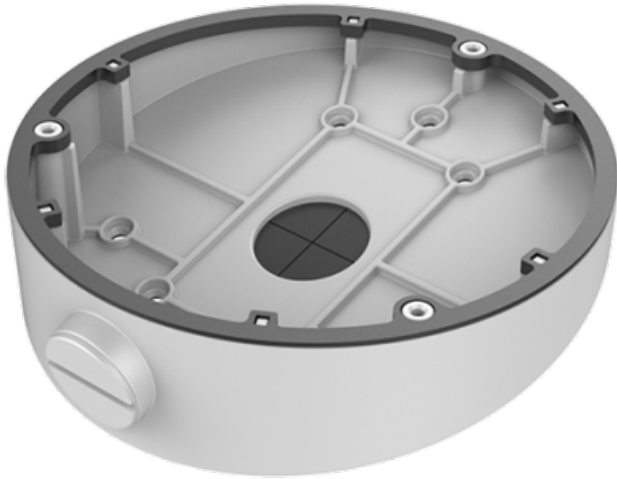

## HIKVISION DS-1281ZJ-DM25-M1

Inclined ceiling mount - Compatible for domes - Valid for exterior use - White colour - Aluminium alloy

- Inclined ceiling mounting bracket for dome cameras
- Aluminium alloy
- 167.5 (?) mm
- 326 g