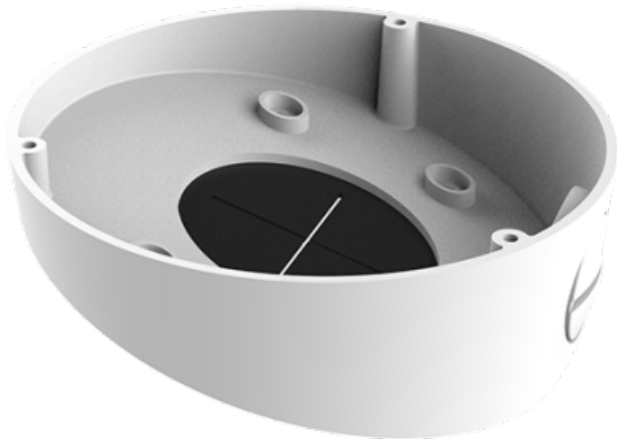

WWW.SECURITYSYSTEMS.NO

HIKVISION DS-1281ZJ-DM45

Inclined ceiling mount - Compatible for domes - Valid for exterior use - White colour - Aluminium alloy

- Inclined ceiling mounting bracket for dome cameras
- Aluminium alloy
- 130 (?) mm
- 190 g