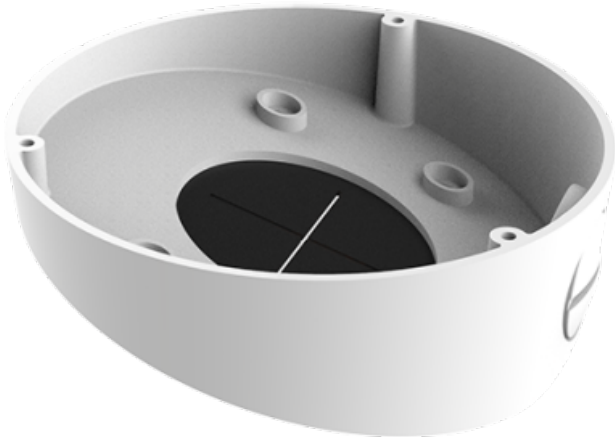

WWW.SECURITYSYSTEMS.NO

HIKVISION DS-1281ZJ-DM45

Inclined ceiling mount - Compatible for domes - Valid for exterior use - White colour - Aluminium alloy

- Inclined ceiling mounting bracket for dome cameras
- Aluminium alloy
- 130 (?) mm
- 190 g