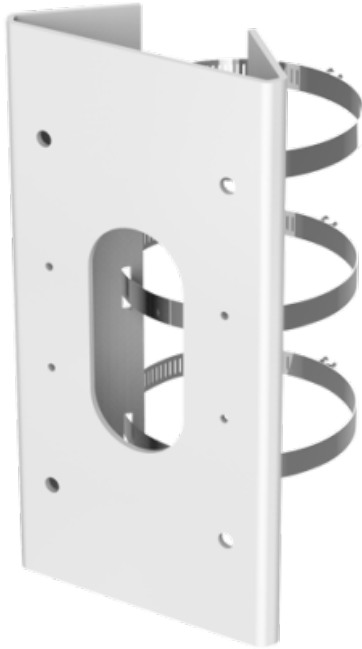

WWW.SECURITYSYSTEMS.NO

HIKVISION DS-1475ZJ-SUS

Vertical Pole Mount - For Motorized Dome Cameras - Valid for exterior use - Aluminium alloy and steel - Compatible with Hikvision - Cable pass

- Pole mount bracket for bullet cameras
- Steel
- 250 mm (H) x 127 (W) x 46 (D)
- 1205 g