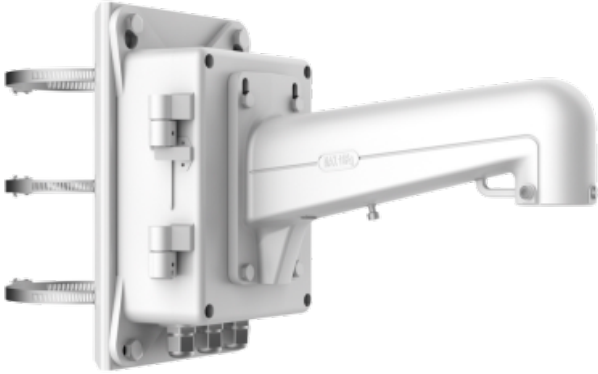

WWW.SECURITYSYSTEMS.NO

HIKVISION DS-1602ZJ-BOX-POLE

Vertical Pole Mount - Junction box included - Valid for exterior use - White colour - Cable pass

- Corner mount bracket
- Steel and aluminum
- Load capacity 10 kg
- 209.7 mm (W) x 314 (H) mm x 600.8 (D) mm
- 6840 g