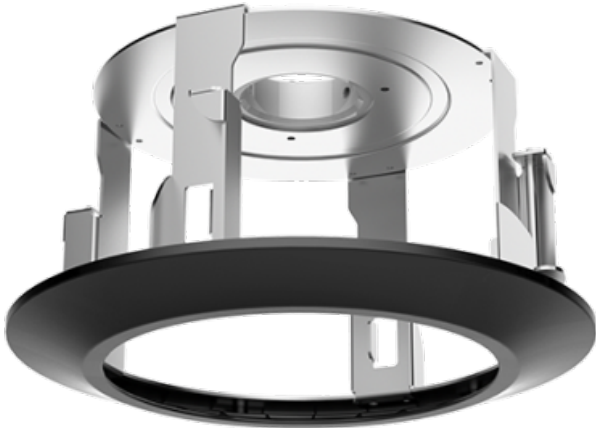

WWW.SECURITYSYSTEMS.NO

HIKVISION DS-1671ZJ-SDM9

Camera mount for ceiling mounting - For dome cameras - Interior use - Black colour - Aluminum alloy and ABS

- Ceiling bracket for dome cameras
- Aluminium alloy
- 142.6 mm (h) x 232.9 (?) mm
- 190 g