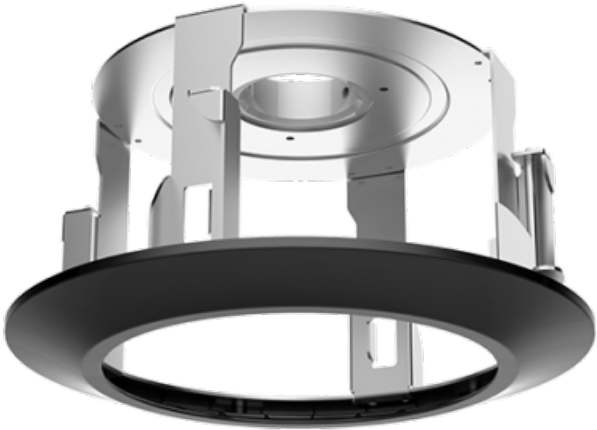

WWW.SECURITYSYSTEMS.NO

HIKVISION DS-1671ZJ-SDM9

Camera mount for ceiling mounting - For dome cameras - Interior use - Black colour - Aluminum alloy and ABS

- Ceiling bracket for dome cameras
- Aluminium alloy
- 142.6 mm (h) x 232.9 (?) mm
- 190 g