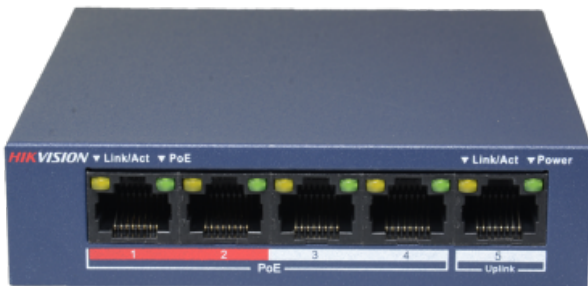

WWW.SECURITYSYSTEMS.NO

HIKVISION DS-3E0105P-E/M

Hikvision Desktop Switch - 4 PoE ports + 1 Uplink port (RJ45) - Speed 10/100Mbps - Up to 35W in total for all ports - Compatible with PoE IEEE802.3af

- Hikvision
- Desktop Switch
- 5 ports RJ45 10/100
- 4 PoE ports (ports 1~4)
- 1 Uplink
- Supports PoE power supply up to 35W in total for all ports
- 1K MAC addresses
- Ai Extend, 6KV Surge protection
- Compatible with PoE IEEE802.3af