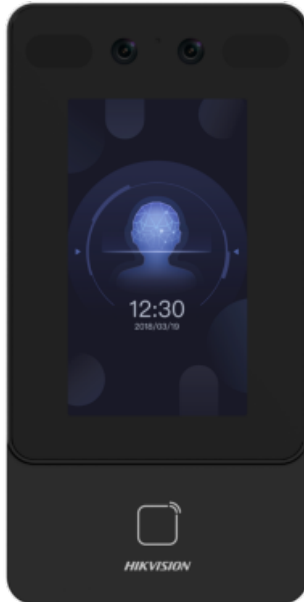

WWW.SECURITYSYSTEMS.NO

HIKVISION DS-K1T342EWX

Access Control and Time & Attendance - Face, EM card, QR and PIN - 1.500 users | 150.000 records - TCP/IP, WiFi, USB, RS485 and Wiegand | IP65 - Integrated controller (sensor, pushbutton and relay) - iVMS-4200 | Hik-Connect

- Hikvision
- Autonomous biometric reader for access and presence control
- Identification by EM card, face recognition, QR, password and/or combinations
- 4.3" TFT screen with color & touch
- Capacity of 1.500 faces, 3.000 cards and 150.000 records
- TCP/IP, WiFi, USB, RS485 and Wiegand communication
- Integrated controller (door sensor, push button and relay)
- Dual-sensor camera for anti-spoofing technology
- Remote openings from Hik-Connect
- Compatible with software iVMS-4200
- Suitable for exterior IP65