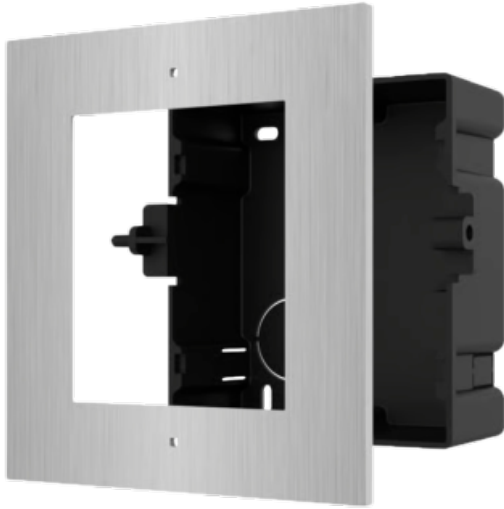

WWW.SECURITYSYSTEMS.NO

HIKVISION DS-KD-ACF1/S

Front panel and flush mount box - For 1 module - Specific for Hikvision video door entry systems - Compatible with Hikvision modules - Box made of plastic - Panel made of stainless steel

- Hikvision
- Soporte de encastrar para videoportero
- 1 módulo
- Compatible con videoportero modular Hikvision
- Medidas: 134 (Al) x 124 (An) x 4 (Fo) mm
- Fabricado en acero inoxidable y plástico