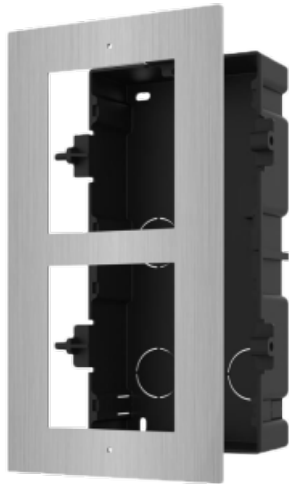

WWW.SECURITYSYSTEMS.NO

HIKVISION DS-KD-ACF2/S

Front panel and flush mount box - For 2 modules - Specific for Hikvision video door entry systems - Compatible with Hikvision modules - Box made of plastic - Panel made of stainless steel

- Hikvision
- Soporte de encastrar para videoportero
- 2 módulos
- Compatible con videoportero modular Hikvision
- Medidas: 236 (Al) x 124 (An) x 4 (Fo) mm
- Fabricado en acero inoxidable y plástico
- Color acero inoxidable