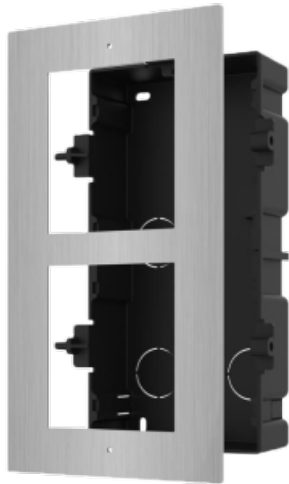

## HIKVISION DS-KD-ACF2/S

Front panel and flush mount box - For 2 modules - Specific for Hikvision video door entry systems - Compatible with Hikvision modules - Box made of plastic - Panel made of stainless steel

- Hikvision
- Soporte de encastrar para videoportero
- 2 módulos
- Compatible con videoportero modular Hikvision
- Medidas: 236 (Al) x 124 (An) x 4 (Fo) mm
- Fabricado en acero inoxidable y plástico
- Color acero inoxidable