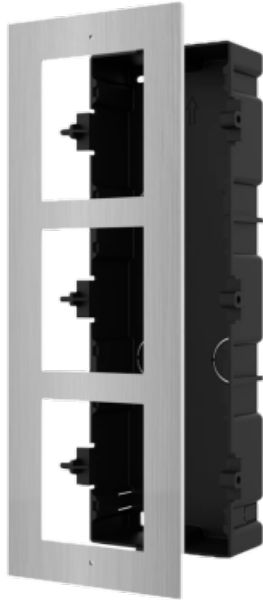

## HIKVISION DS-KD-ACF3/S

Front panel and flush mount box - For 3 modules - Specific for Hikvision video door entry systems - Compatible with Hikvision modules - Box made of plastic - Panel made of stainless steel

- Hikvision
- Soporte de encastrar para videoportero
- 3 módulos
- Compatible con videoportero modular Hikvision
- Medidas: 338 (Al) x 124 (An) x 4 (Fo) mm
- Fabricado en acero inoxidable y plástico
- Color acero inoxidable