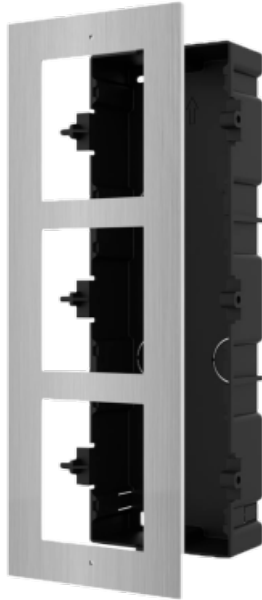

## HIKVISION DS-KD-ACF3/S

Front panel and flush mount box - For 3 modules - Specific for Hikvision video door entry systems - Compatible with Hikvision modules - Box made of plastic - Panel made of stainless steel

- Hikvision
- Soporte de encastrar para videoportero
- 3 módulos
- Compatible con videoportero modular Hikvision
- Medidas: 338 (Al) x 124 (An) x 4 (Fo) mm
- Fabricado en acero inoxidable y plástico
- Color acero inoxidable