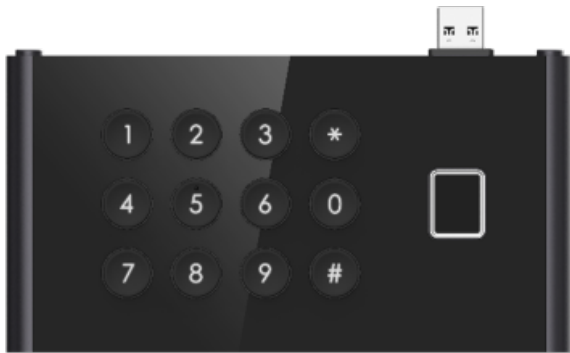

WWW.SECURITYSYSTEMS.NO

HIKVISION DS-KDM9403-FKP

Peripheral module - Add physical keyboard - USB connection - Fingerprint and PIN opening - Suitable for exterior IP65 - Compatible with DS-KD9403

- Hikvision
- Fingerprint and keypad module for video door entry system
- USB connection
- Add physical keypad and fingerprint opening
- Capacity 5.000 fingerprints
- Compatible with video door entry system DS-KD9403
- Suitable for exterior IP65