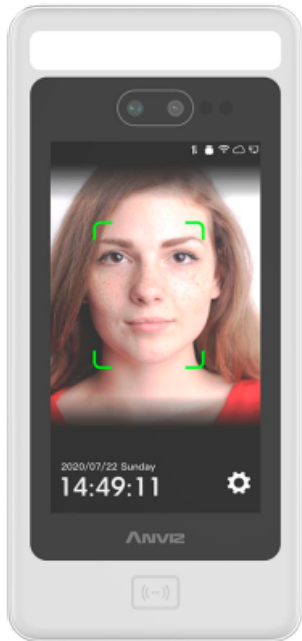

WWW.SECURITYSYSTEMS.NO

ANVIZ FACEDEEP5

Anviz Access Control and Time & Attendance - Mask Detection - Identification by face, card and pin - 50.000 Users, 100.000 Registers - 10 presence modes | Integrated controller - Anviz CrossChex Software | Exterior IP65

- Anviz
- Autonomous biometric reader for Access and Time & Attendance control
- Identification by dual-sensor facial recognition, EM card, Mifare or Desfire and/or password - configurable Alarm in case of not wearing a face mask
- 5" TFT screen with color & touch
- Capacity 50.000 users and 100.000 records -10 customizable presence control modes - Integrated controller (door sensor, push button and relay)
- TCP/IP communication, RS232 and WiFi
- Compatible with Anviz CrossChex management software, included free of charge
- Suitable for exterior IP64