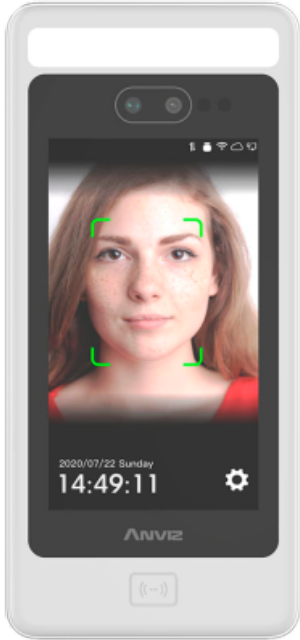

WWW.SECURITYSYSTEMS.NO

ANVIZ FACEDEEP5

Anviz Access Control and Time & Attendance - Mask Detection - Identification by face, card and pin - 50.000 Users, 100.000 Registers - 10 presence modes | Integrated controller - Anviz CrossChex Software | Exterior IP65

- Anviz
- Autonomous biometric reader for Access and Time & Attendance control
- Identification by dual-sensor facial recognition, EM card, Mifare or Desfire and/or password - configurable Alarm in case of not wearing a face mask
- 5" TFT screen with color & touch
- Capacity 50.000 users and 100.000 records -10 customizable presence control modes - Integrated controller (door sensor, push button and relay)
- TCP/IP communication, RS232 and WiFi
- Compatible with Anviz CrossChex management software, included free of charge
- Suitable for exterior IP64