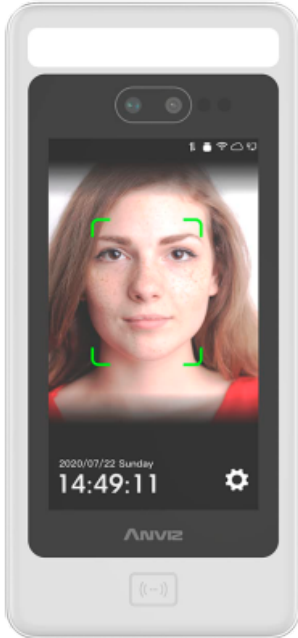

## ANVIZ FACEDEEP5

Anviz Access Control and Time & Attendance - Mask Detection - Identification by face, card and pin - 50.000 Users, 100.000 Registers - 10 presence modes | Integrated controller - Anviz CrossChex Software | Exterior IP65

- Anviz
- Autonomous biometric reader for Access and Time & Attendance control
- Identification by dual-sensor facial recognition, EM card, Mifare or Desfire and/or password - configurable Alarm in case of not wearing a face mask
- 5" TFT screen with color & touch
- Capacity 50.000 users and 100.000 records -10 customizable presence control modes - Integrated controller (door sensor, push button and relay)
- TCP/IP communication, RS232 and WiFi
- Compatible with Anviz CrossChex management software, included free of charge
- Suitable for exterior IP64